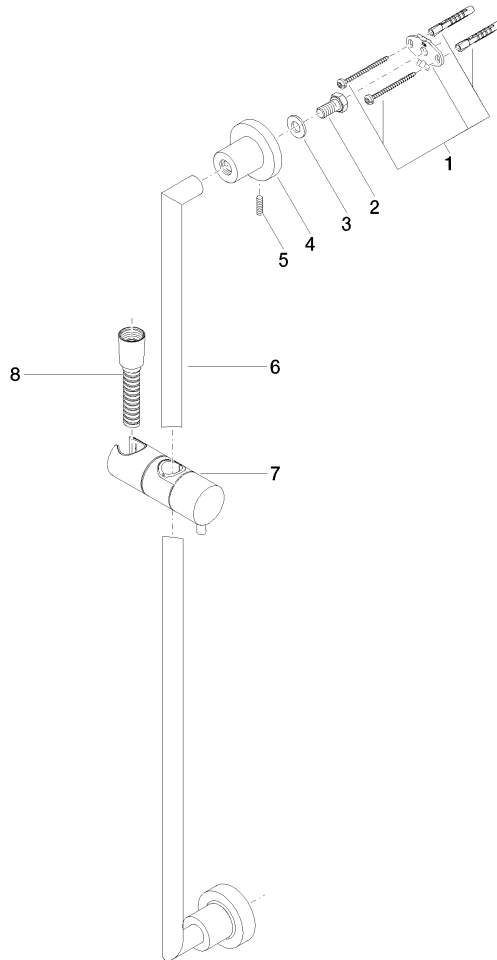

26 413 892

- slide bar
- Pipe diameter 18 mm
- rosettes Ø 55 mm
- gauge 800 mm
- metal shower hose 1750mm with integrated anti-twist protection
- shower hose connector 3/8"

This article does not include a hand shower!

Required miscellaneous

	<b>Hand shower FlowReduce - Chrome</b>	28 012 979-00 0010
---	--	-----------------------

26 413 892

Certificates

WRAS\_2009048. ACS\_20 ACC LY 738. IAPMO\_4976 (1).

26 413 892

Spare parts list

No.	Item Number	Name	Quantity used	Delivery time
1	05 17 20 739 00 90	fixing set	2	2
2	09 30 30 071 90	screw	2	2
3	09 30 11 046 90	disc	2	2
4	08 17 89 505-00	holder	2	10
5	04 31 11 113 00 90	pin	2	2
6	05 28 22 590 00-00	bar	1	10
7	12 580 970-00	Slide unit - Chrome	1	10
8	28 322 970-00	Metal shower hose 1/2" x 3/8" x 1750 mm - Chrome	1	2